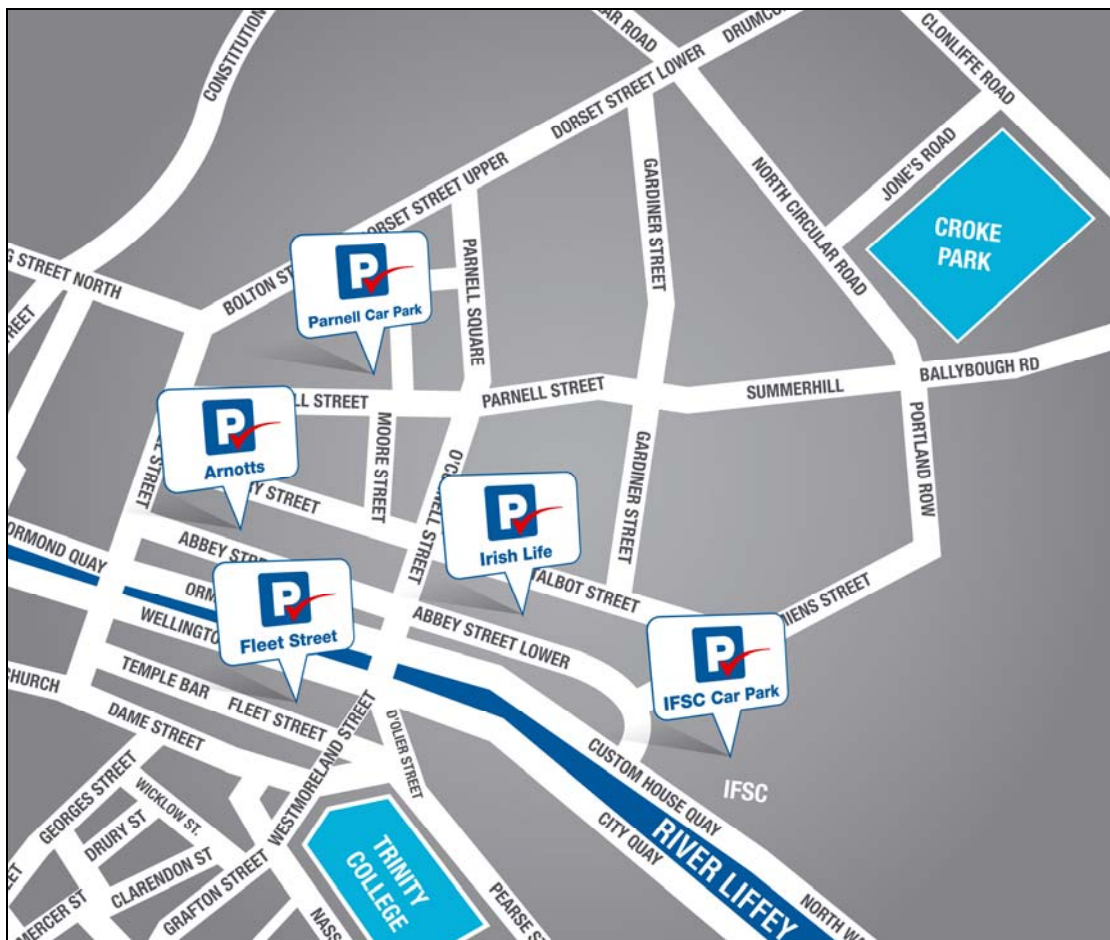

PARKING FOR CROKE PARK

€6

All Day

AVAILABLE AT THE FOLLOWING CAR PARKS:

- Parnell**
- IFSC**
- Arnotts**
- Irish Life**
- Fleet Street**

Present match ticket at Car Park office to avail of rate