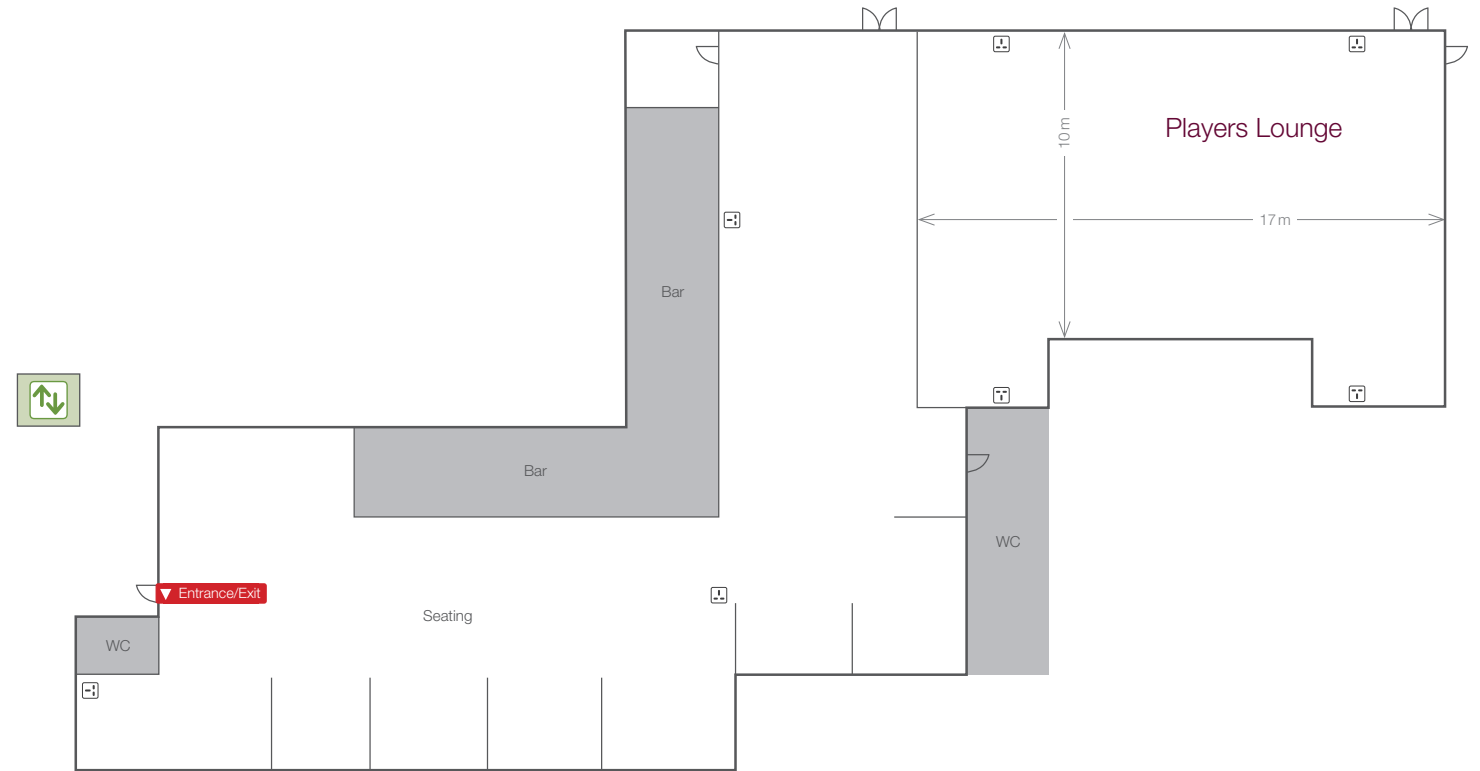

Players Lounge & Canal Suite

SUITE	Players Lounge	Canal Suite
AREA (sq.m)	164	429
CEILING H (m)	3	2
DIMENSION LxW (m)	17 x 10	44 x 10
THEATRE	-	-
CLASSROOM	-	-
DINNER	150	350
RECEPTION	350	1000
BOARDROOM	-	-

FACILITIES	Players Lounge	Canal Suite
AIR CONDITIONING	no	yes
3 PHASE POWER	no	no
SOUND SYSTEM	on request	on request
AV	on request	on request
BLACKOUT	no	no
NATURAL DAYLIGHT	no	yes
DIMMER	yes	no
BROADBAND	yes	no

	Entrance / Exit
	Sockets
	Lift